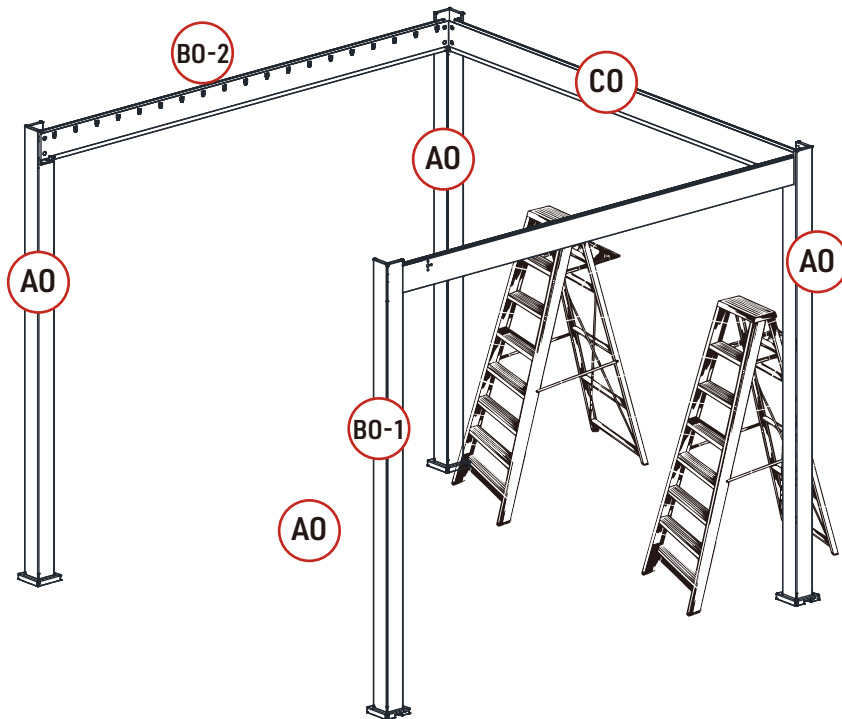

REF	PICTURE	QTY
TO	 8X80	16PCS
UO		56PCS
VO		19PCS
WO	 4X16	152PCS
XO	 6X40	37PCS
XO-1	 6X35	16PCS
YO	 6X45	3PCS
ZO-1	 4mm	1PCS
ZO-2	 4mm	1PCS
ZO-3	 6mm	1PCS
ZO-4	 6mm	1PCS
ZO-5	 10mm	1PCS
ZO-6	 T20	1PCS

ATTENTION!!!

Please open the louvers to vertical in winter and snowing weather to protect your pergola!

Tools Required for Installation

  **X1**

X1

X24