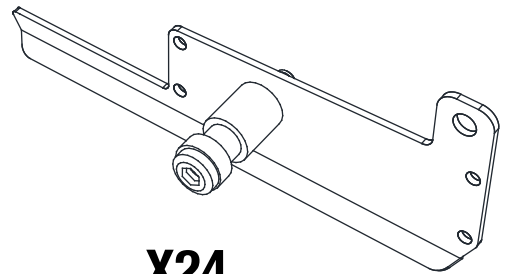

REF	PICTURE	QTY
TO	 8X80	16PCS
UO		56PCS
VO		19PCS
WO	 4X16	152PCS
XO	 6X40	37PCS
XO-1	 6X35	16PCS
YO	 6X45	3PCS
ZO-1	 4mm	1PCS
ZO-2	 4mm	1PCS
ZO-3	 6mm	1PCS
ZO-4	 6mm	1PCS
ZO-5	 10mm	1PCS
ZO-6	 T20	1PCS

ATTENTION!!!

Please open the louvers to vertical in winter and snowing weather to protect your pergola!

Tools Required for Installation

  **X1**

X1

X24