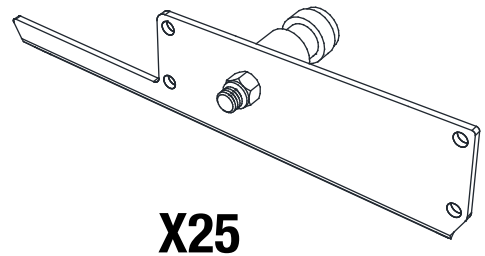

REF	PICTURE	QTY
TO	 8X80	16PCS
UO		56PCS
VO		19PCS
WO	 4X16	152PCS
XO	 6X40	37PCS
XO-1	 6X35	16PCS
YO	 6X45	3PCS
ZO-1	 4mm	1PCS
ZO-2	 4mm	1PCS
ZO-3	 6mm	1PCS
ZO-4	 6mm	1PCS
ZO-5	 10mm	1PCS
ZO-6	 T20	1PCS

ATTENTION!!!

Please open the louvers to vertical in winter and snowing weather to protect your pergola!

Tools Required for Installation

  **X1**

X1

X24