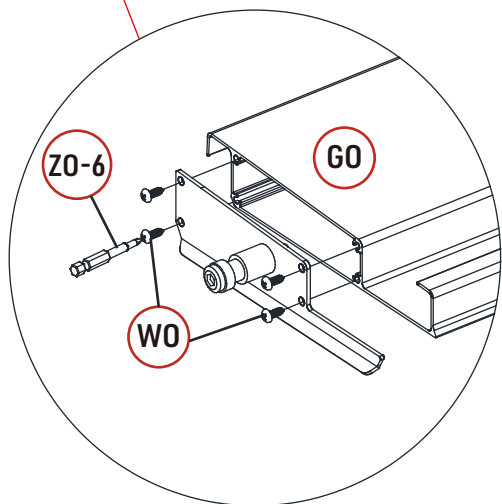

REF	PICTURE	QTY
TO	 8X80	16PCS
UO		56PCS
VO		19PCS
WO	 4X16	152PCS
XO	 6X40	37PCS
XO-1	 6X35	16PCS
YO	 6X45	3PCS
ZO-1	 4mm	1PCS
ZO-2	 4mm	1PCS
ZO-3	 6mm	1PCS
ZO-4	 6mm	1PCS
ZO-5	 10mm	1PCS
ZO-6	 T20	1PCS

ATTENTION!!!

Please open the louvers to vertical in winter and snowing weather to protect your pergola!

Tools Required for Installation

  **X1**

X1

X24