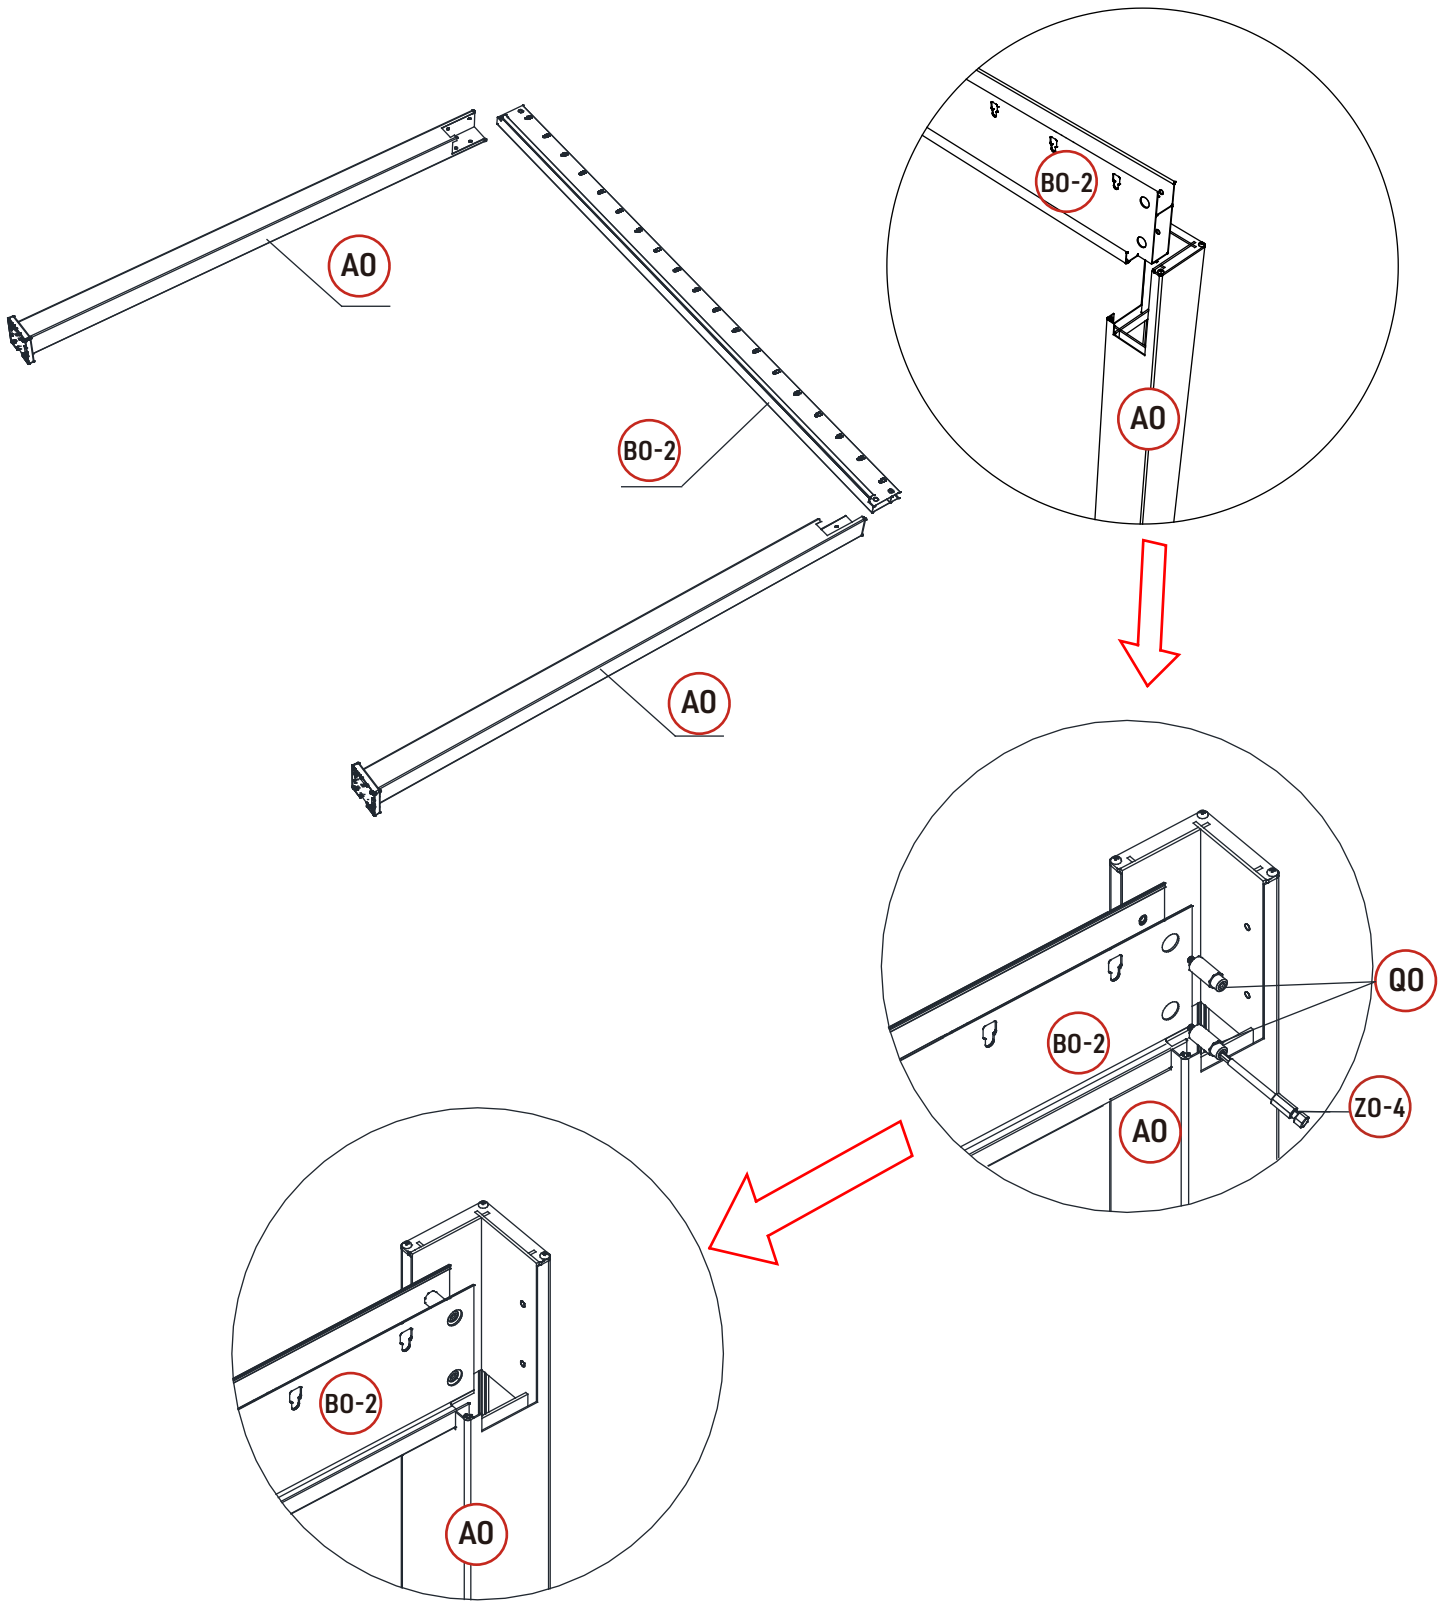

REF	PICTURE	QTY
TO	 8X80	16PCS
UO		56PCS
VO		19PCS
WO	 4X16	152PCS
XO	 6X40	37PCS
XO-1	 6X35	16PCS
YO	 6X45	3PCS
ZO-1	 4mm	1PCS
ZO-2	 4mm	1PCS
ZO-3	 6mm	1PCS
ZO-4	 6mm	1PCS
ZO-5	 10mm	1PCS
ZO-6	 T20	1PCS

ATTENTION!!!

Please open the louvers to vertical in winter and snowing weather to protect your pergola!

Tools Required for Installation

  **X1**

X1

X24