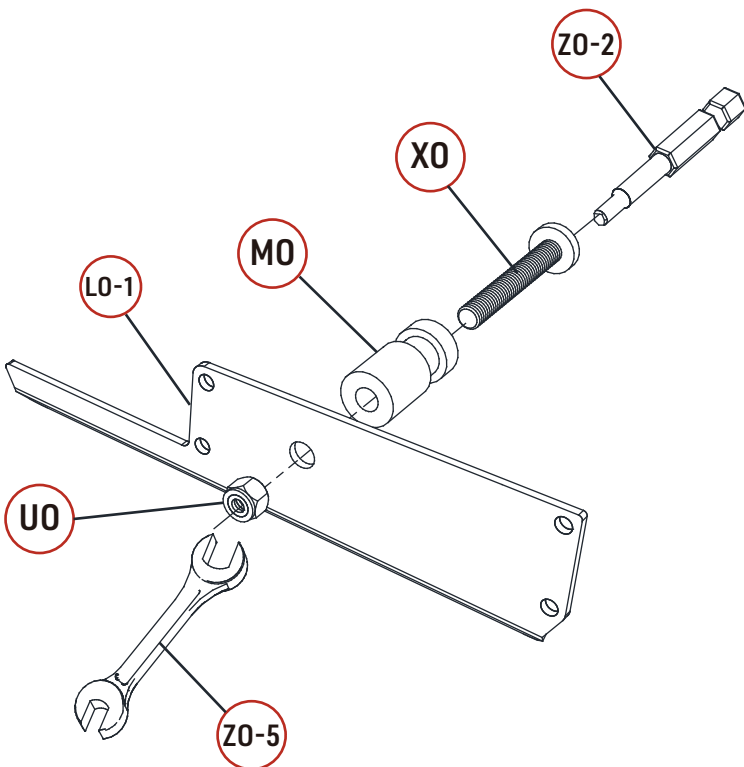

REF	PICTURE	QTY
TO	 8X80	16PCS
UO		56PCS
VO		19PCS
WO	 4X16	152PCS
XO	 6X40	37PCS
XO-1	 6X35	16PCS
YO	 6X45	3PCS
ZO-1	 4mm	1PCS
ZO-2	 4mm	1PCS
ZO-3	 6mm	1PCS
ZO-4	 6mm	1PCS
ZO-5	 10mm	1PCS
ZO-6	 T20	1PCS

ATTENTION!!!

Please open the louvers to vertical in winter and snowing weather to protect your pergola!

Tools Required for Installation

  **X1**

X1

X24