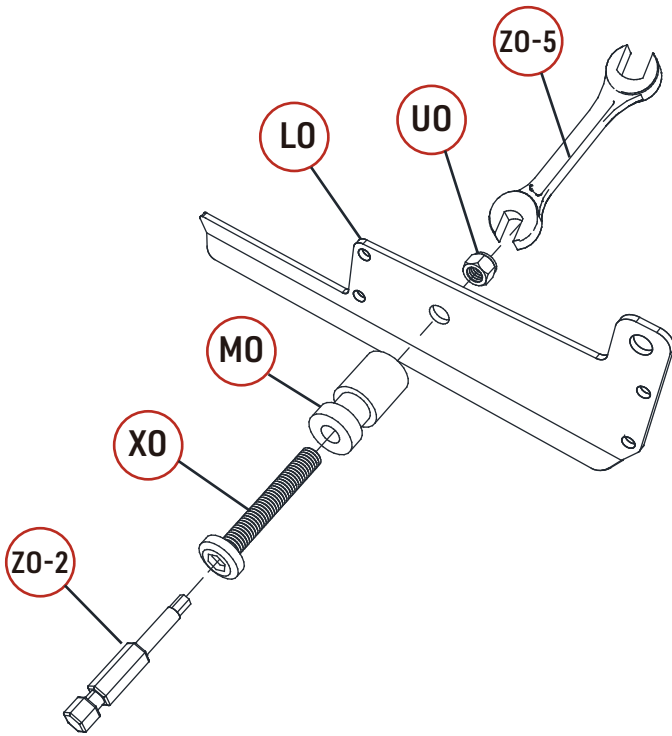

REF	PICTURE	QTY
AO		4PCS
BO-1		1PCS
BO-2		1PCS
CO		2PCS
DO		2PCS
EO		2PCS
FO		1PCS
GO		19PCS
HO		1PCS

REF	PICTURE	QTY
IO		4PCS
JO		4PCS
KO		1PCS
LO		18PCS
LO-1		19PCS
MO		37PCS
NO		1PCS
OO		1PCS
PO		1PCS
QO		16PCS
RO		16PCS
SO		38PCS

REF	PICTURE	QTY
TO	 8X80	16PCS
UO		56PCS
VO		19PCS
WO	 4X16	152PCS
XO	 6X40	37PCS
XO-1	 6X35	16PCS
YO	 6X45	3PCS
ZO-1	 4mm	1PCS
ZO-2	 4mm	1PCS
ZO-3	 6mm	1PCS
ZO-4	 6mm	1PCS
ZO-5	 10mm	1PCS
ZO-6	 T20	1PCS

ATTENTION!!!

Please open the louvers to vertical in winter and snowing weather to protect your pergola!

Tools Required for Installation

  **X1**

X1

X24