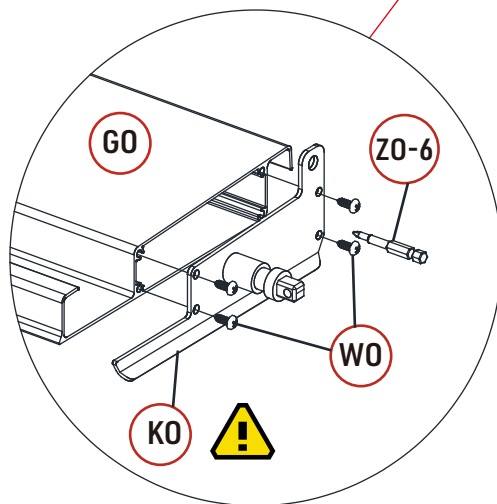

REF	PICTURE	QTY
TO	 8X80	16PCS
UO		56PCS
VO		19PCS
WO	 4X16	152PCS
XO	 6X40	37PCS
XO-1	 6X35	16PCS
YO	 6X45	3PCS
ZO-1	 4mm	1PCS
ZO-2	 4mm	1PCS
ZO-3	 6mm	1PCS
ZO-4	 6mm	1PCS
ZO-5	 10mm	1PCS
ZO-6	 T20	1PCS

ATTENTION!!!

Please open the louvers to vertical in winter and snowing weather to protect your pergola!

Tools Required for Installation

  **X1**

X1

X24